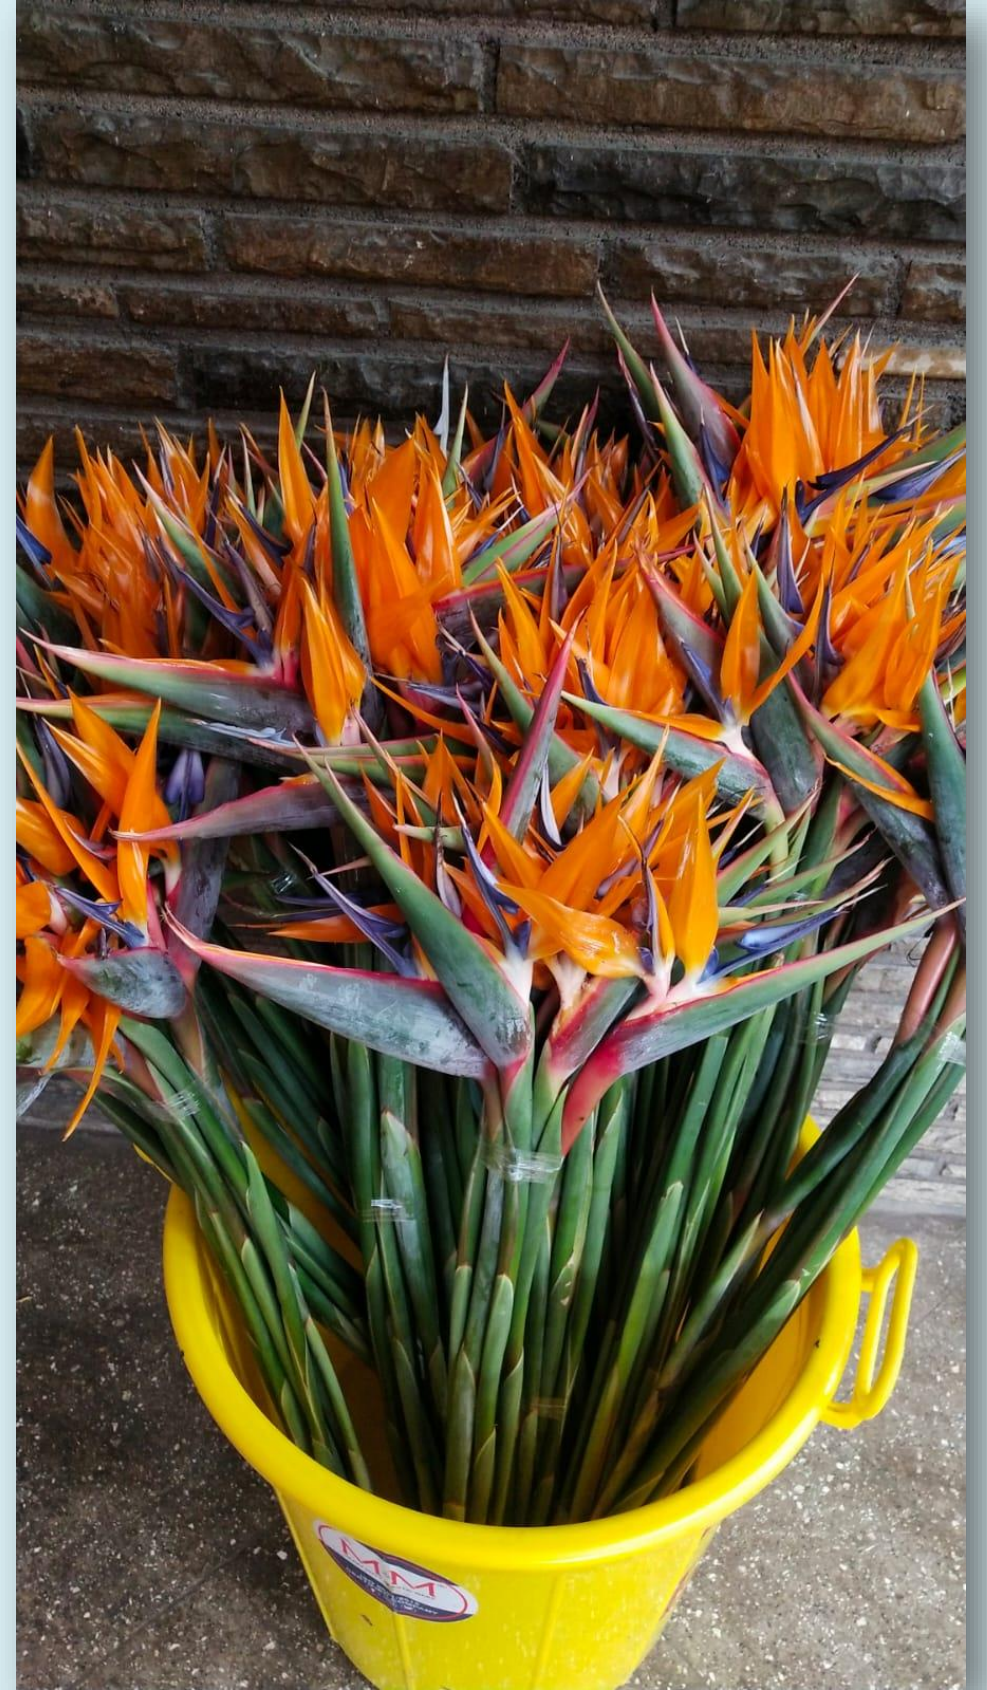

SL NO	ITEM NAME	STEMS IN BUNCH	BUNCHES IN BOX
1	Bird Of Paradise	10	10